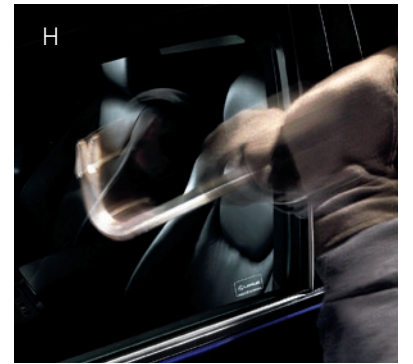

- A. Cargo Net – Spider
- B. Carpet Trunk Mat
- C. All-Weather Trunk Tray
- D. Emergency Assistance Kit
- E. First Aid Kit
- F. Cargo Net
- G. Body Side Moldings
- H. Glass Breakage Sensor
- I. All-Weather Floor Liners¹
- J. Door Edge Guards
- K. Alloy Wheel Locks (Chrome)
- L. Alloy Wheel Locks (Black Chrome)